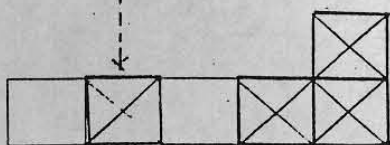

Control Panel information

8-WAY LEVER

Button A (Block Down)

Button B (Block Change)

Button C (POWER)

Same Color All Clear

SOLDER SIDE		COMPONENT SIDE
GND	A 1	GND
GND	B 2	GND
+5V	C 3	+5V
+5V	D 4	+5V
-5V	E 5	-5V
+12V	F 6	+12V
	H 7	
COIN COUNTER2	J 8	COIN COUNTER1
	K 9	
SP (-)	L 10	SP (+)
	M 11	
VIDEO GREEN	N 12	VIDEO RED
VIDEO SYNC	P 13	VIDEO BLUE
SERVICE SW	R 14	VIDEO GND
	S 15	
COIN SW 2	T 16	COIN SW 1
START SW 2	U 17	START SW 1
2P UP	V 18	1P UP
2P DOWN	W 19	1P DOWN
2P LEFT	X 20	1P LEFT
2P RIGHT	Y 21	1P RIGHT
2P SHOOT 1	Z 22	1P SHOOT 1
2P SHOOT 2	a 23	1P SHOOT 2
	b 24	
	c 25	
	d 26	
GND	e 27	GND
GND	f 28	GND